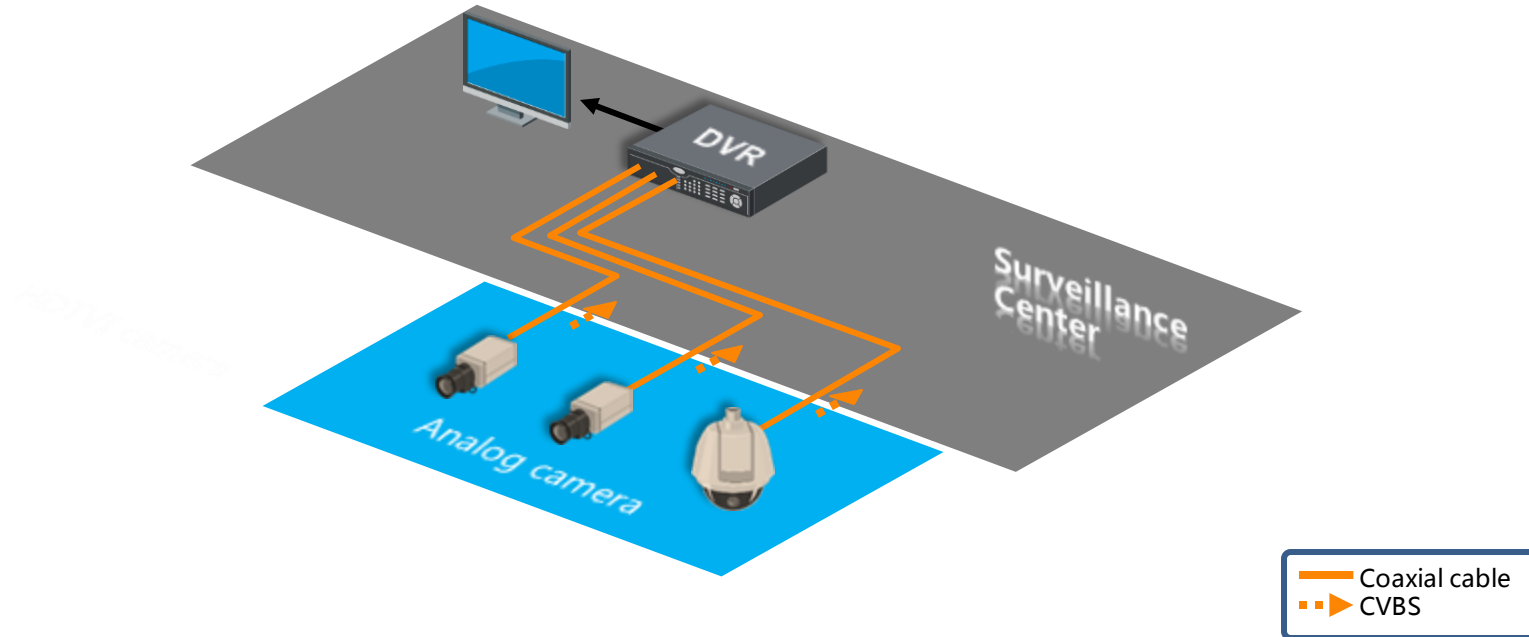

Turbo HD System

- Coaxial cable
- CVBS
- HDTV signal
- Bi-directional control signal
- Network signal

Definition

HDTVI (High Definition Transport Video Interface)

Meet HD TVI Standard, Open Technology

----- Coaxial Cable Based High Definition Video Transmission