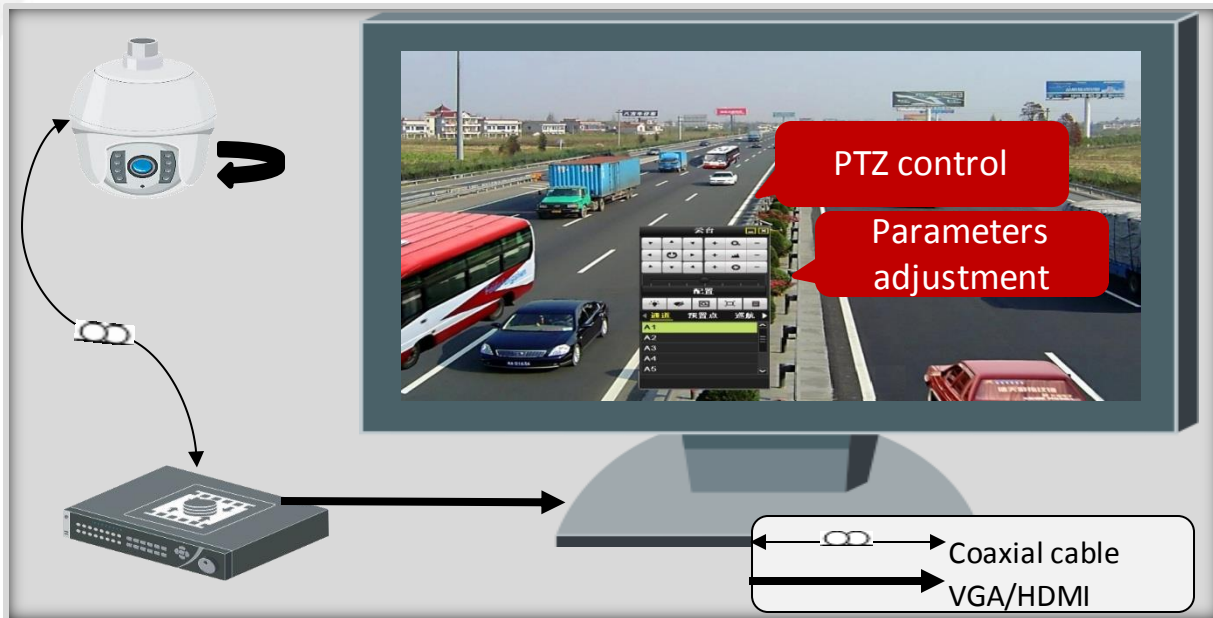

High Resolution

3MP & 5MP Turbo HD Camera Input, “4K” Output(HDMI 2.0).

Image Quality

Image Quality Guarantee image quality and long transmission distance

Low-frequency signal

Long transmission distance
(less video signal attenuation)
Anti-interference performance

Long Distance

Turbo 1.0: Up to 500m @720P/1080P over RG6 coaxial cable
Turbo 3.0: Up to **1200m @720P**; **800m @1080P** over RG6 coaxial cable

Easy operation

Plug and Play configuration with UTC - up the coax control

Easy system upgrade

System upgrading with **Coaxial Cable**, no need to change original analog cable

Easy HD

Plug and Play

Up the Coax: video & PTZ control signal transmit on the coaxial cable

Easy System Upgrade: original wiring system, flexible expansion