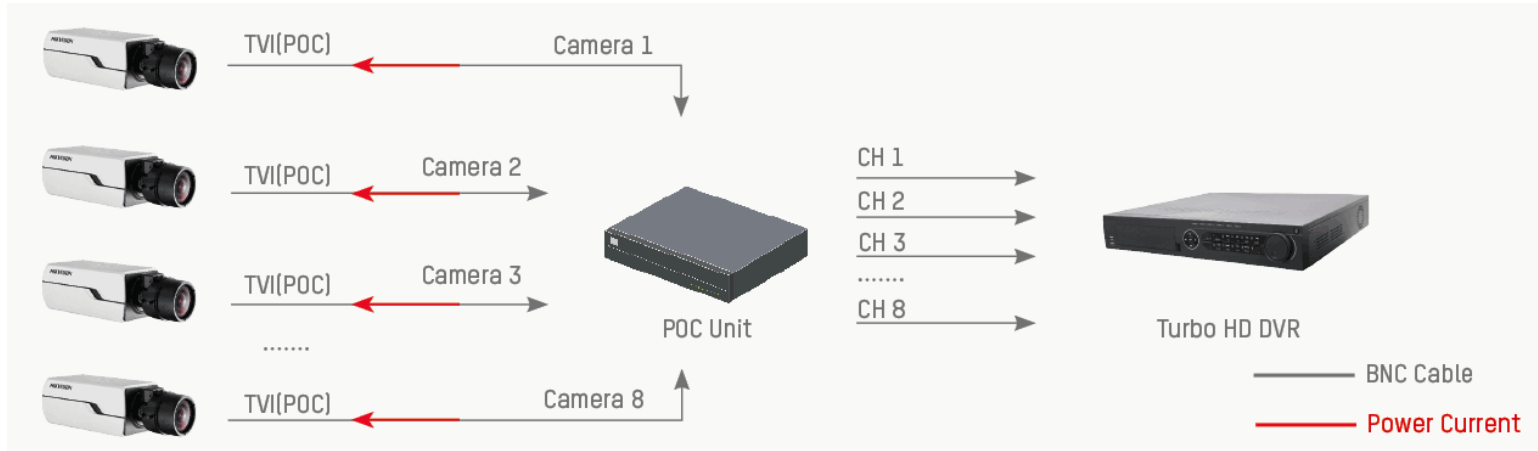

Easy system upgrade

System upgrading with **Coaxial Cable**, no need to change original analog cable

Easy HD

Plug and Play

Up the Coax: video & PTZ control signal transmit on the coaxial cable

Easy System Upgrade: original wiring system, flexible expansion

HD1080P WDR POC Box
Camera

Coaxial Power Unit

Turbo HD DVR

— BNC Cable
— Power Current

Easy HD

Easier Installation with POC (Power over Coaxial)

Real-Time HD

HIKVISION