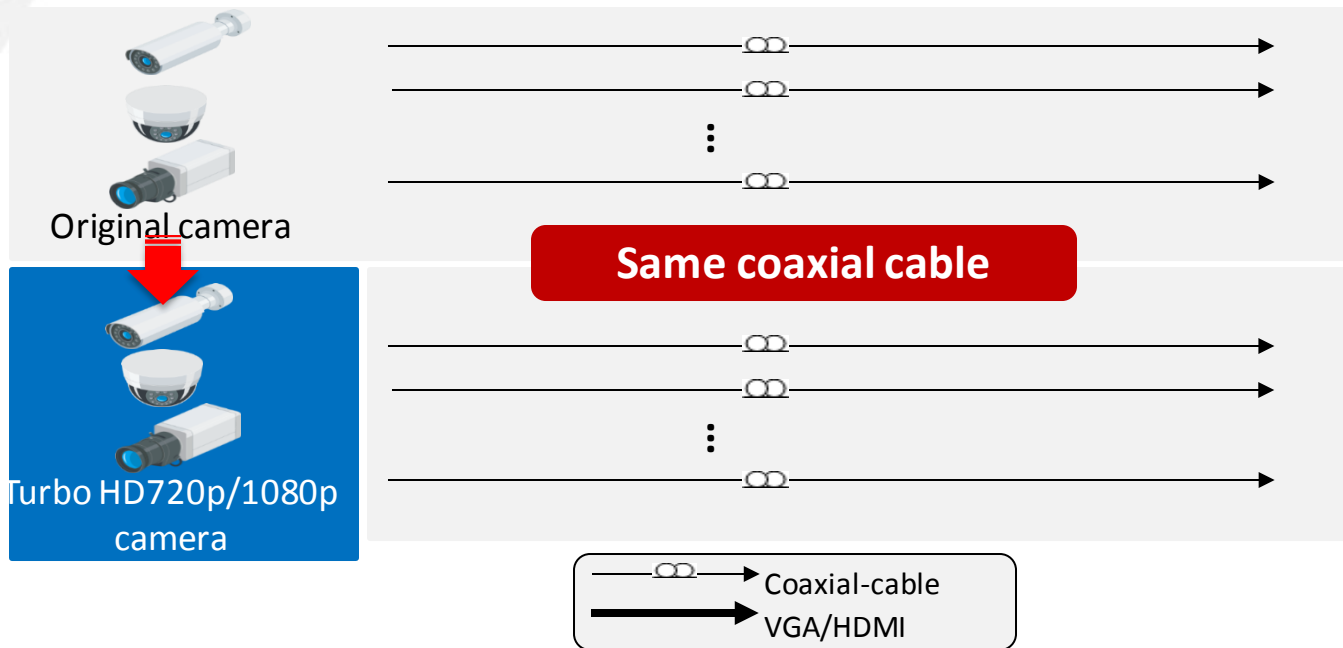

Smart System

Open and smart system: HDTVl with smart features

Smart detection types: line crossing detection, intrusion detection, scene change, audio exception.

High Compression Efficiency

- Based on current H.264 standard, Hikvision analyzed and optimized the encoding technology. The developed H.264+ can reduce the bandwidth and storage requirements.

Upgrade to Turbo HD camera

- Don't have to change the coaxial cable
- Add turbo HD720p/1080p camera
- Convenient adjustment with smart focus and function

Upgrade to Turbo HD DVR

- Self-adaptive access: analog CVBS and turbo HD camera can be accessed at the same time
- Storage with low bite stream
- Smart turbo HD DVR