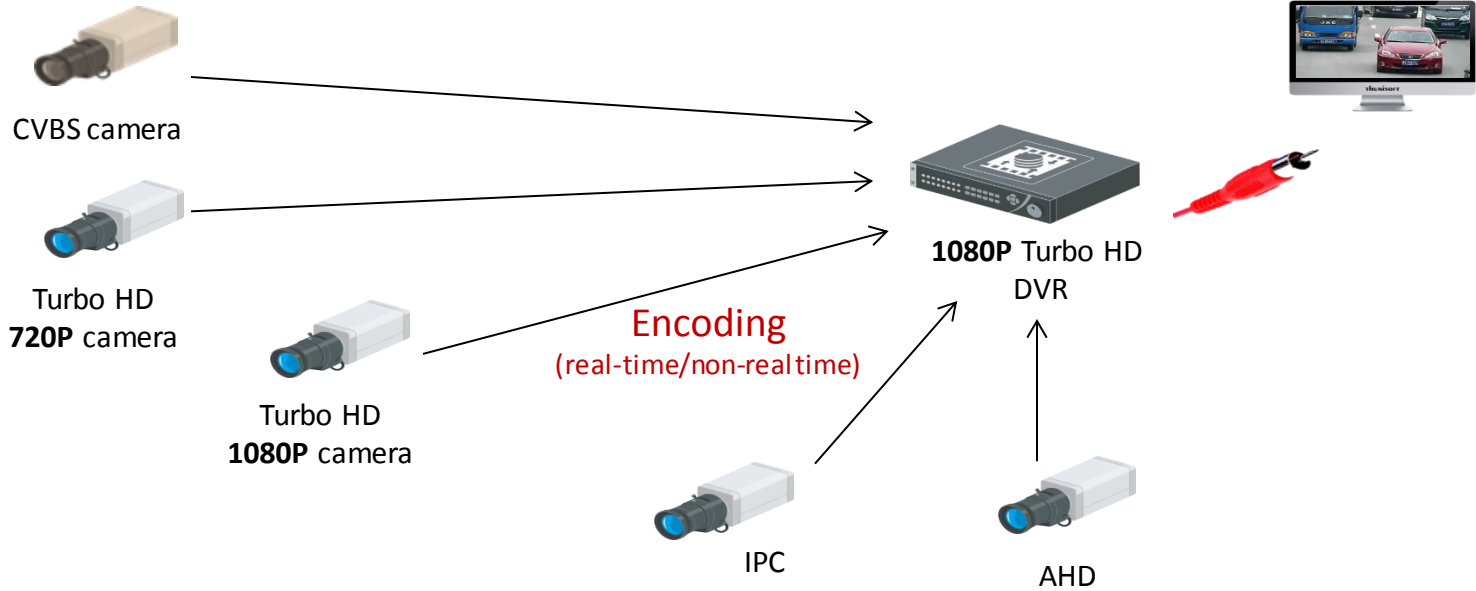

Long Distance

Turbo 1.0: Up to 500m @720P/1080P over RG6 coaxial cable
Turbo 3.0: Up to **1200m @720P**; **800m @1080P** over RG6 coaxial cable

Easy operation

Plug and Play configuration with UTC - up the coax control

Easy system upgrade

System upgrading with **Coaxial Cable**, no need to change original analog cable

Easy HD

Plug and Play

Up the Coax: video & PTZ control signal transmit on the coaxial cable

Easy System Upgrade: original wiring system, flexible expansion

HD1080P WDR POC Box
Camera

Coaxial Power Unit

Turbo HD DVR

— BNC Cable
— Power Current

Easy HD

Easier Installation with POC (Power over Coaxial)

Real-Time HD

HIKVISION

Real-Time HD

**Image transmission without encoding, No loss
Display without decoding, No delay**

First Choice for Security Professionals

Hybrid Access

DVR Access

Access with various cameras: SD analog camera, Turbo HD camera, IPC input and AHD