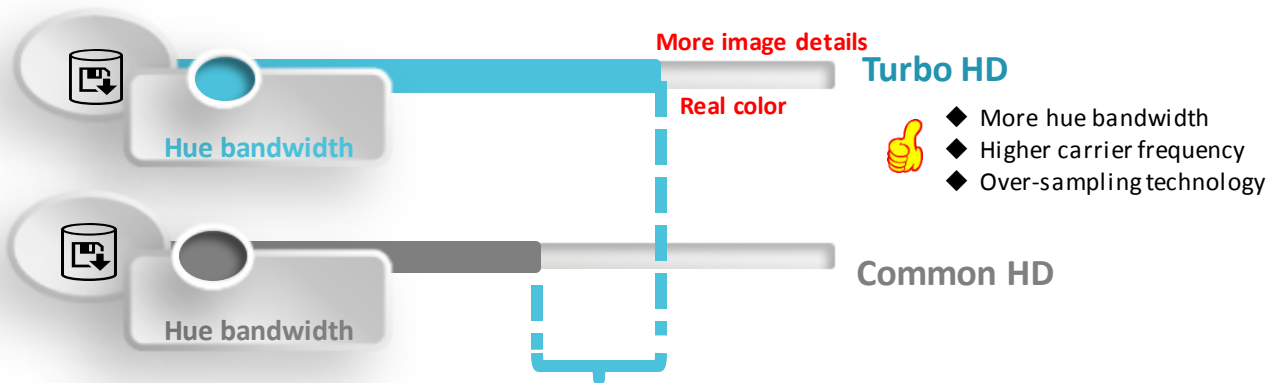

High Resolution

3MP & 5MP Turbo HD Camera Input, “4K” Output(HDMI 2.0).

Image Quality

Image Quality Guarantee image quality and long transmission distance

Low-frequency signal

Long transmission distance
(less video signal attenuation)
Anti-interference performance

Long Distance

Turbo 1.0: Up to 500m @720P/1080P over RG6 coaxial cable
Turbo 3.0: Up to **1200m @720P**; **800m @1080P** over RG6 coaxial cable

Easy operation

Plug and Play configuration with UTC - up the coax control