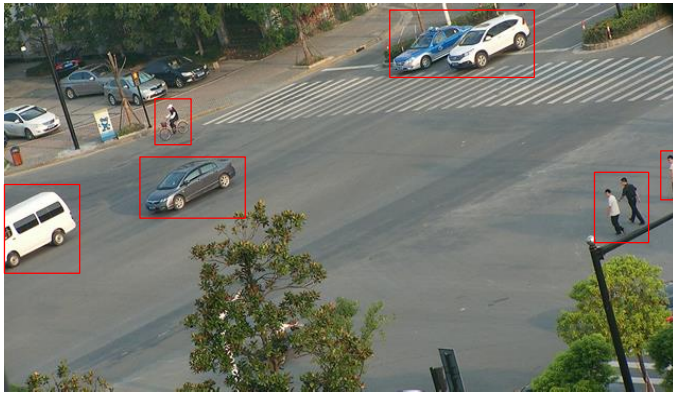

Smart System

Open and smart system: HDTVl with smart features

Smart detection types: line crossing detection, intrusion detection, scene change, audio exception.

High Compression Efficiency

- Based on current H.264 standard, Hikvision analyzed and optimized the encoding technology. The developed H.264+ can reduce the bandwidth and storage requirements.