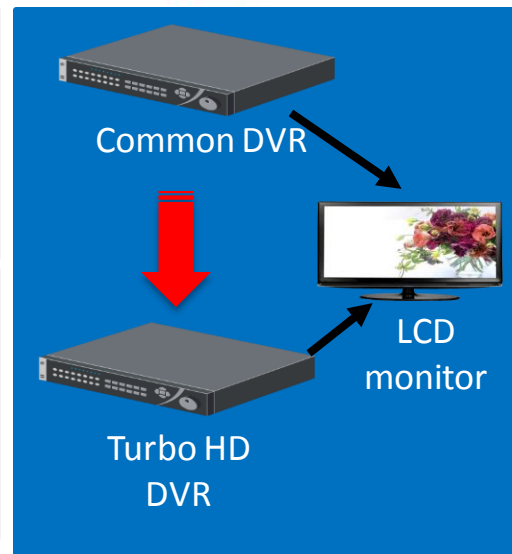

Upgrade to Turbo HD

HIKVISION

Upgrade to Turbo HD camera

- Don't have to change the coaxial cable
- Add turbo HD720p/1080p camera
- Convenient adjustment with smart focus and function

Upgrade to Turbo HD DVR

- Self-adaptive access: analog CVBS and turbo HD camera can be accessed at the same time
- Storage with low bite stream
- Smart turbo HD DVR

First Choice for Security Professionals