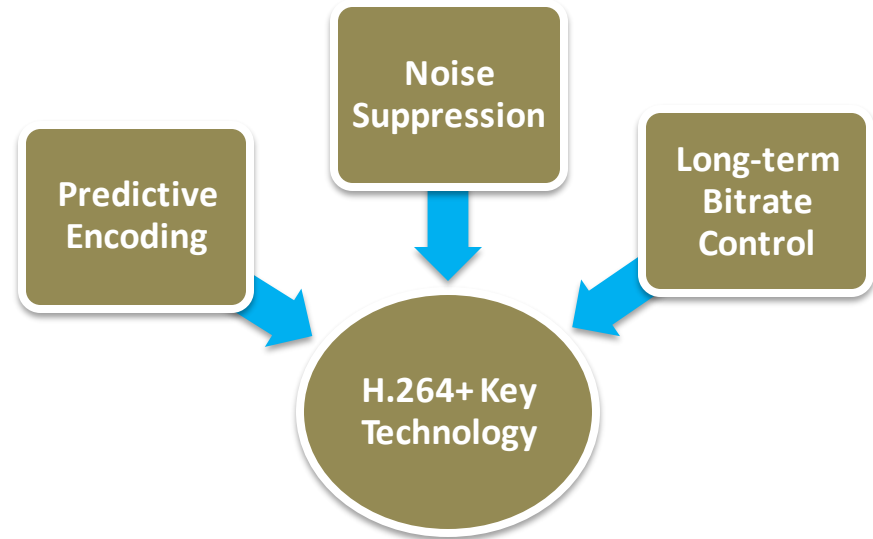

Smart Codec

- Storage with low bit rate

Smart flow control

- Smart flow control

Smart Detection

Line Crossing Detection

- Support smart storage, smart search, smart playback, smart backup

Intrusion Detection

VQD

Diagnostics ...	Threshold	
<input checked="" type="checkbox"/> Blurred Im ...		60
<input checked="" type="checkbox"/> Abnormal ...		55
<input checked="" type="checkbox"/> Color Cast		60

- Support manual/auto VQD: blurred image, abnormal brightness, and color cast

Smart System

Open and smart system: HDTVl with smart features

Smart detection types: line crossing detection, intrusion detection, scene change, audio exception.

High Compression Efficiency

- Based on current H.264 standard, Hikvision analyzed and optimized the encoding technology. The developed H.264+ can reduce the bandwidth and storage requirements.