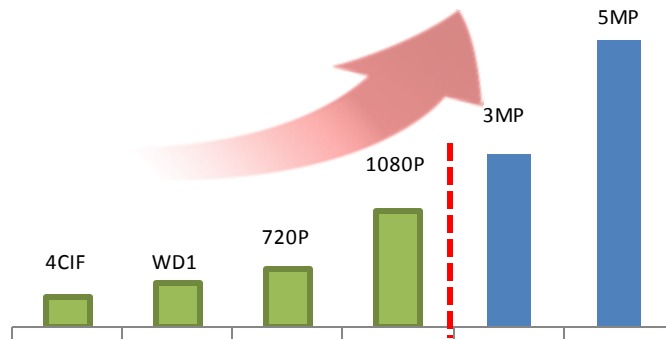

High Resolution

3MP & 5MP Turbo HD Camera Input, “4K” Output(HDMI 2.0).

Image Quality

Image Quality Guarantee image quality and long transmission distance

Low-frequency signal

Long transmission distance
(less video signal attenuation)
Anti-interference performance

Long Distance

Turbo 1.0: Up to 500m @720P/1080P over RG6 coaxial cable
Turbo 3.0: Up to **1200m @720P**; **800m @1080P** over RG6 coaxial cable

Easy operation

Plug and Play configuration with UTC - up the coax control