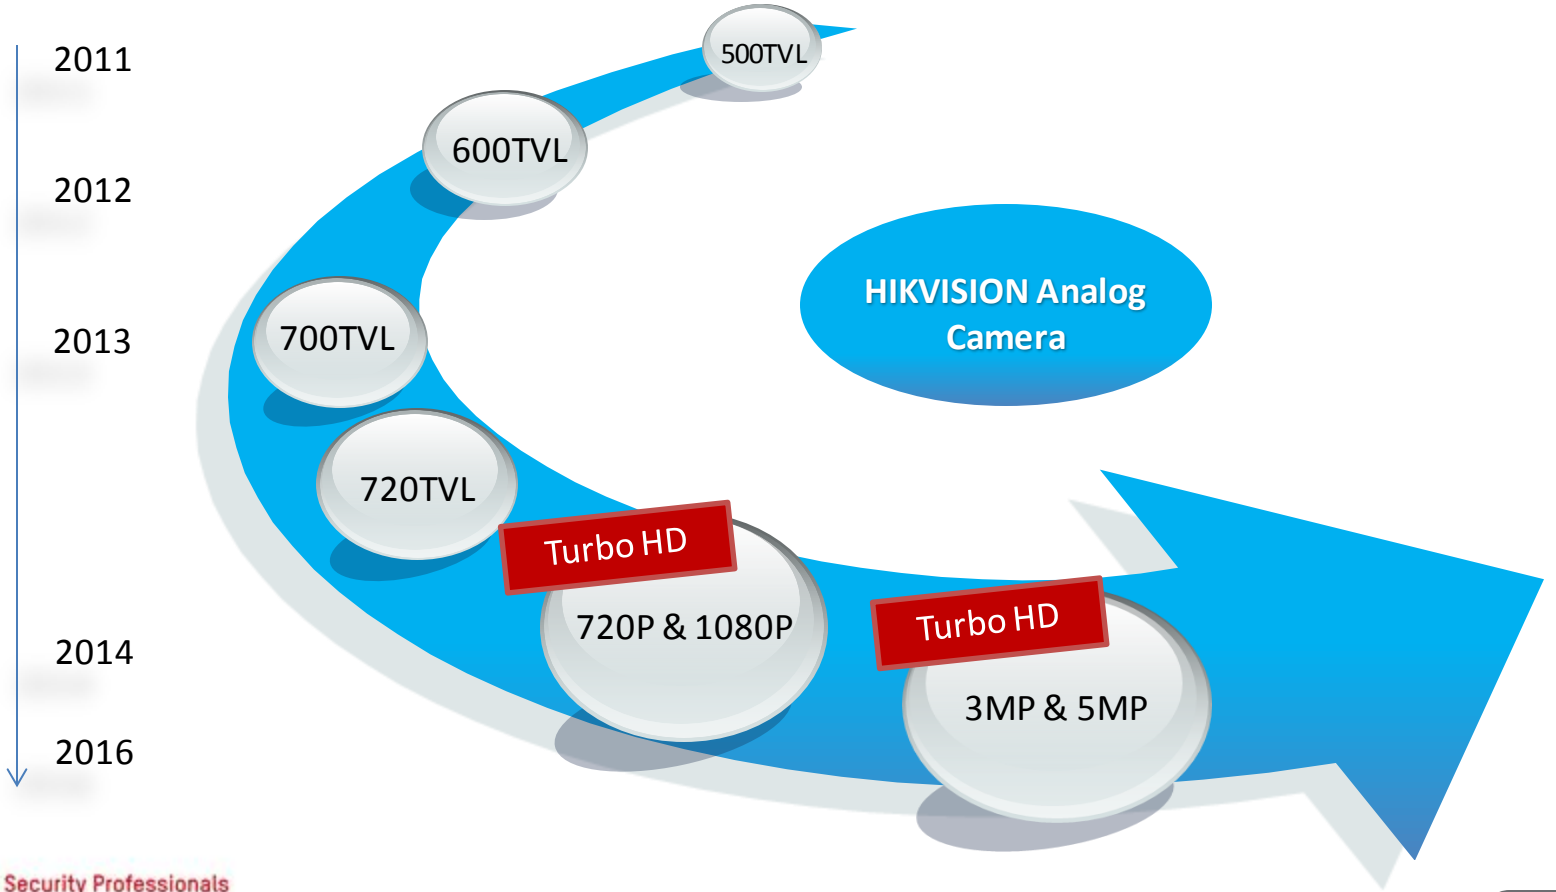

Development